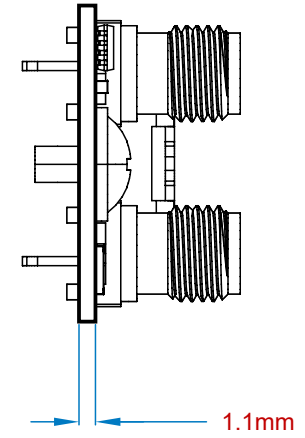

A

B

C

D

View from Top side (Scale 2:1)

View from Left side (Scale 2:1)

		Title: Dimensions	
		A4	Nummer: TE0422 [No Variations]
Date: 20.08.2025		Copyright: Trenz Electronic GmbH	
Filename: DIM-TE0422.PCBDwf		Page 1 of 2	

View from Bottom side (Scale 2:1)

		Title: Dimensions	
		A4	Nummer: TE0422 [No Variations]
Date: 20.08.2025		Copyright: Trenz Electronic GmbH	
Filename: DIM-TE0422.PCBDwf		Page 2 of 2	

A

B

C

D