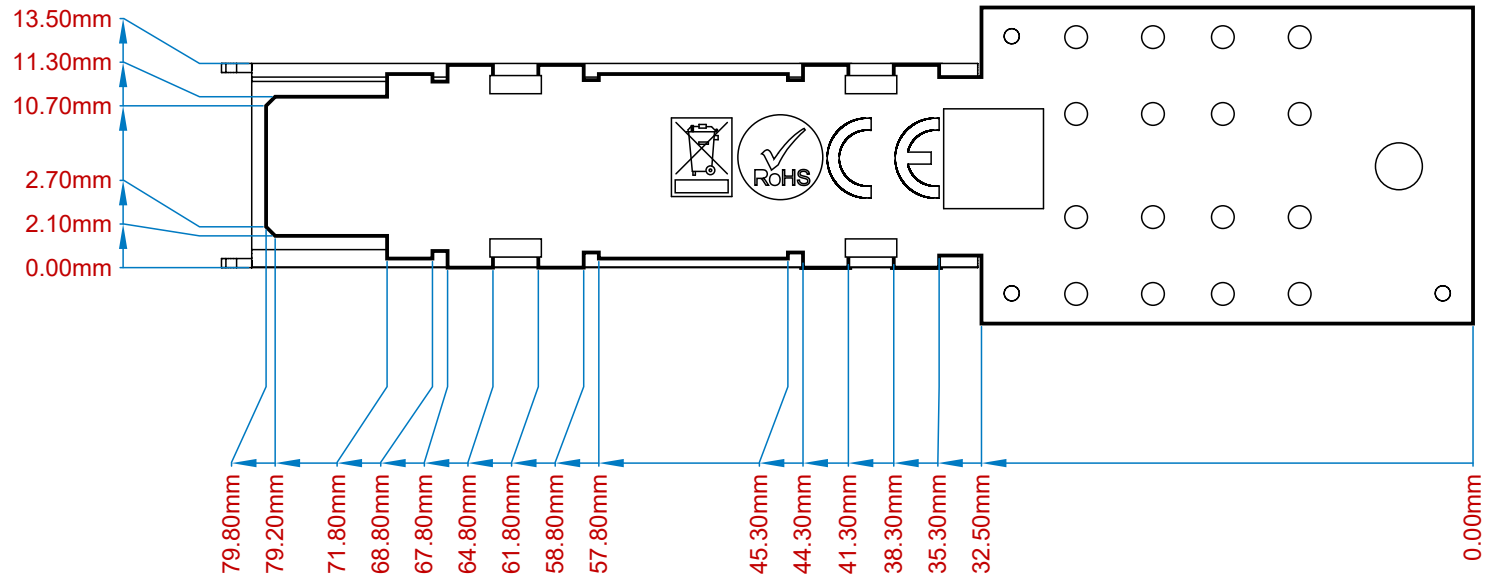

A

B

C

D

View from Top side (Scale 2:1)

View from Left side (Scale 2:1)

		Title: Dimensions	
		A4	Nummer: TE0422 [No Variations]
Date: 20.08.2025		Copyright: Trenz Electronic GmbH	
Filename: DIM-TE0422.PCBDwf		Page 1 of 2	

View from Bottom side (Scale 2:1)

		Title: Dimensions	
		A4	Nummer: TE0422 [No Variations]
Date: 20.08.2025		Copyright: Trenz Electronic GmbH	
Filename: DIM-TE0422.PCBDwf		Page 2 of 2	

A

B

C

D