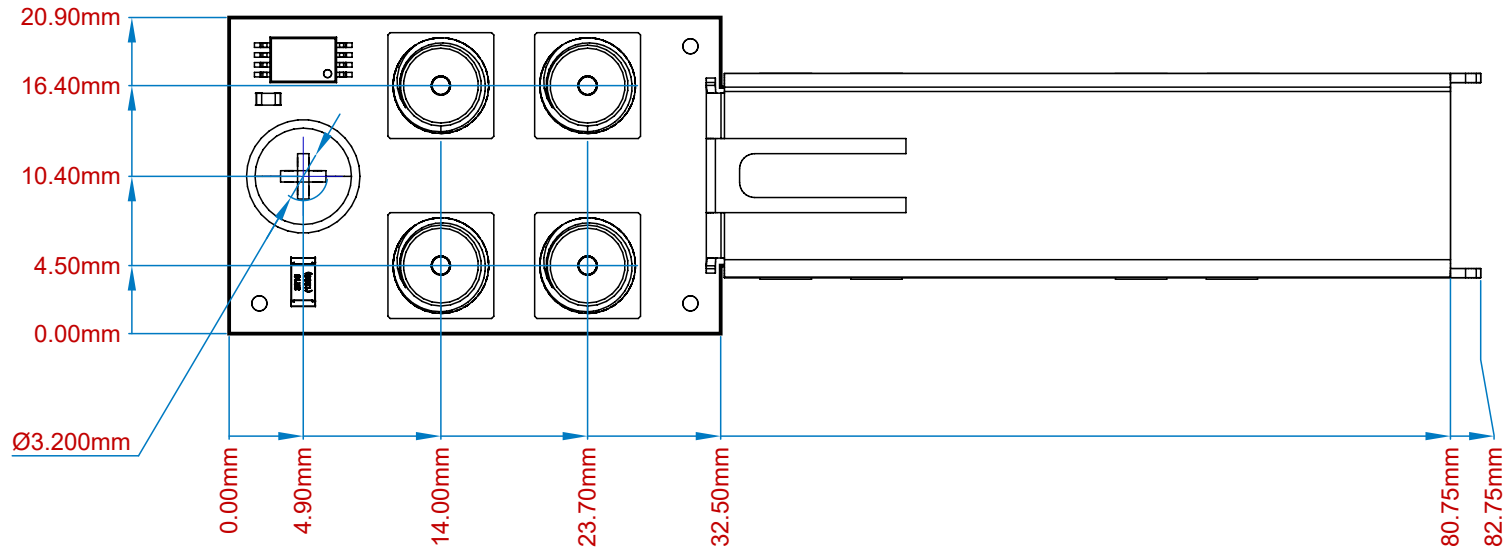

A

B

C

D

View from Top side (Scale 2:1)

View from Left side (Scale 2:1)

		Title: Dimensions	
		A4	Nummer: TE0422 [No Variations]
Date: 20.08.2025		Copyright: Trenz Electronic GmbH	
Filename: DIM-TE0422.PCBDwf		Page 1 of 2	

View from Bottom side (Scale 2:1)

		Title: Dimensions	
		A4	Nummer: TE0422 [No Variations]
Date: 20.08.2025		Copyright: Trenz Electronic GmbH	
Filename: DIM-TE0422.PCBDwf		Page 2 of 2	

A

B

C

D