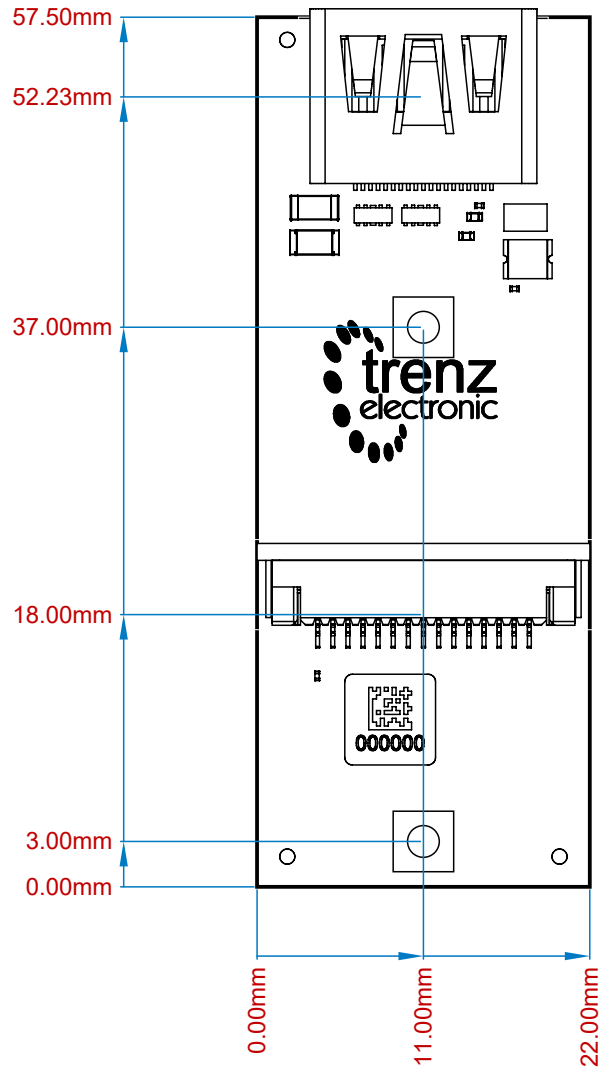

View from Top side (Scale 2:1)

View from Left side (Scale 2:1)

View from Bottom side (Scale 2:1)

		Title: Dimensions	
		A4	Nummer: CR00240 [No Variations]
Date: 07.11.2025		Copyright: Trenz Electronic GmbH	
Filename: DIM-CR00240.PCBDwf		Page 1 of 1	