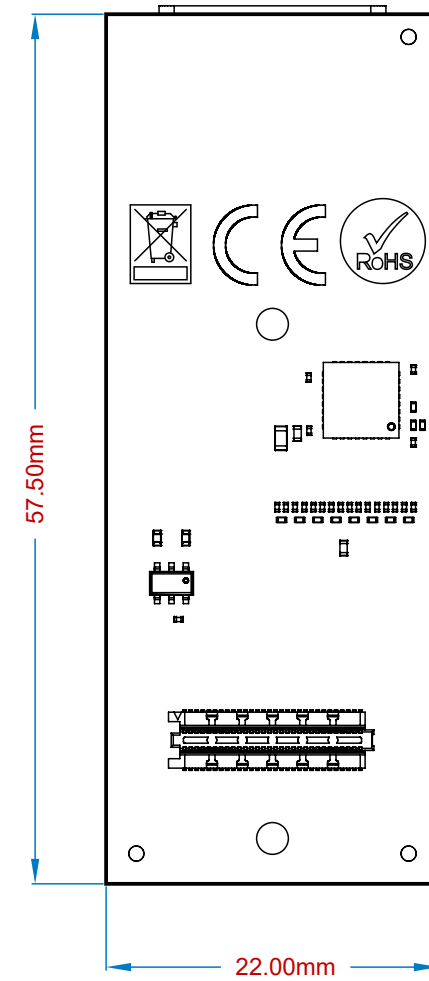

View from Top side (Scale 2:1)

View from Left side (Scale 2:1)

View from Bottom side (Scale 2:1)

		Title: Dimensions	
		A4	Nummer: CR00240 [No Variations]
Date: 07.11.2025		Copyright: Trenz Electronic GmbH	
Filename: DIM-CR00240.PCBDwf		Page 1 of 1	