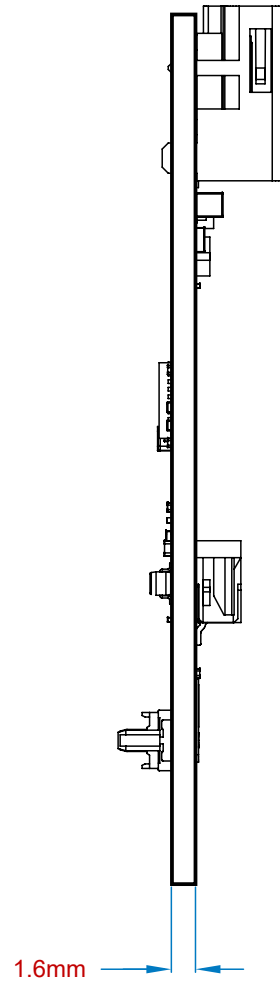

View from Top side (Scale 2:1)

View from Left side (Scale 2:1)

View from Bottom side (Scale 2:1)

		Title: Dimensions	
		A4	Nummer: CR00240 [No Variations]
Date: 07.11.2025		Copyright: Trenz Electronic GmbH	
Filename: DIM-CR00240.PCBDwf		Page 1 of 1	