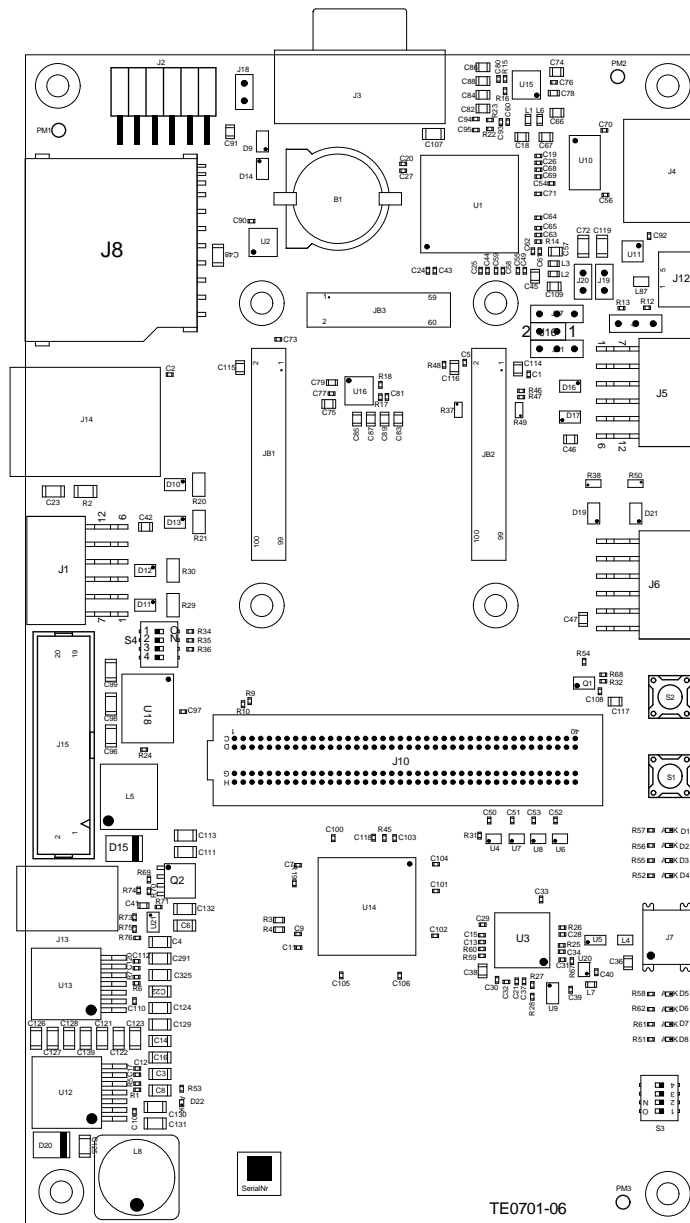

Top View

Variant name: TE0701-06-default

Bottom View

Top View

Top View