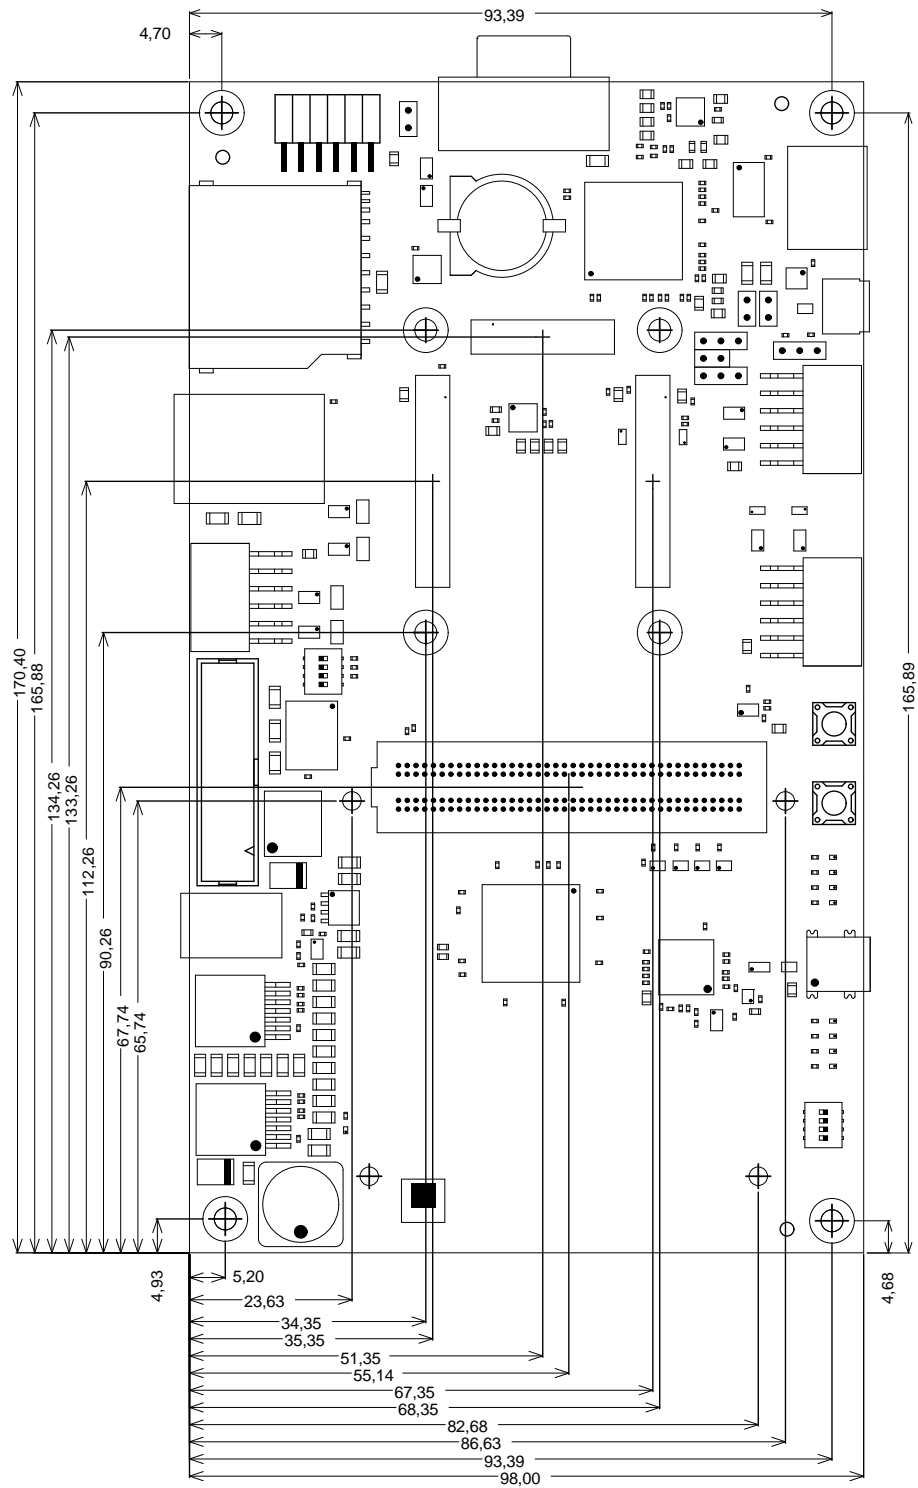

Top View

Variant name: TE0701-06-default

Bottom View

Top View

Top View